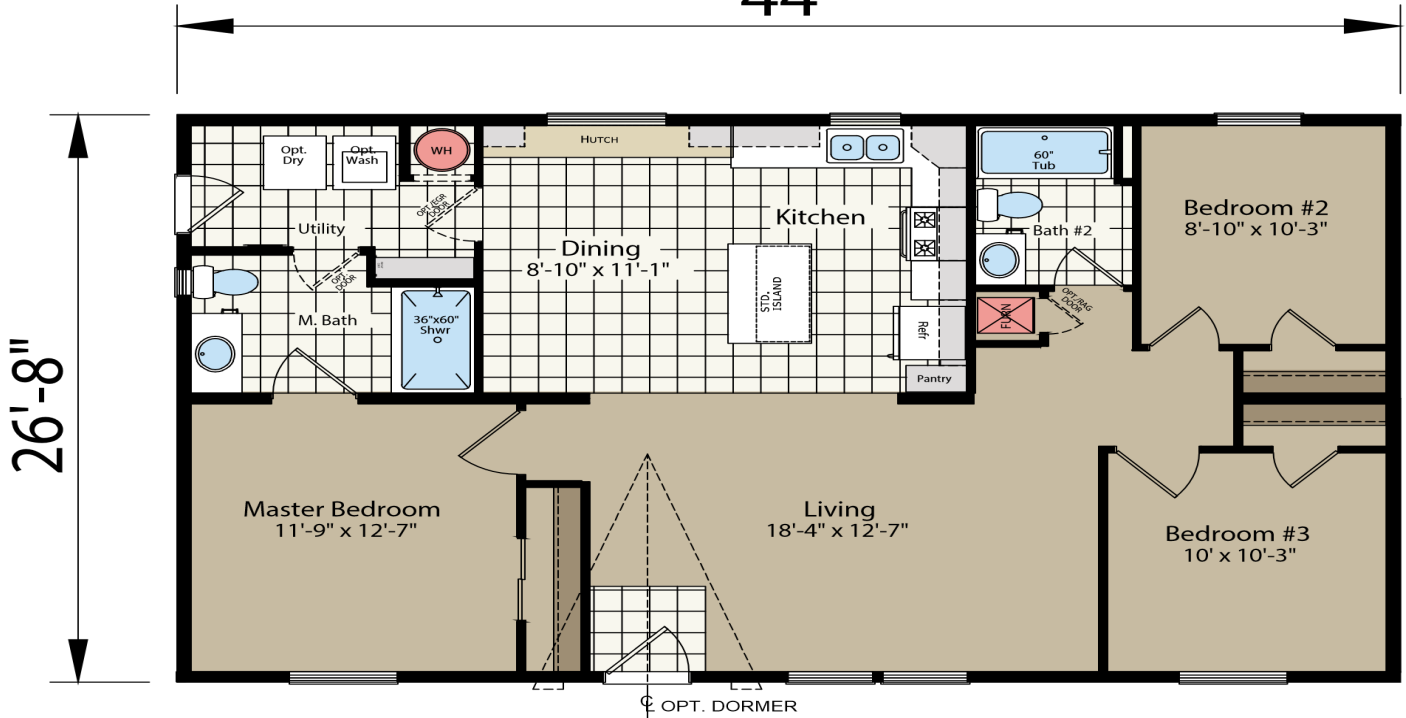

Homestead Quality Homes

18326 US RT 11 Watertown NY 13601

315-782-7448

Homesteadqualityhomes.com

The Jungle Home

44'

Base Price:

Includes Homesteads' "Standards Above Standards" which includes freight, delivery, and setup

#6

As shown with Extra Special Options

Extra Special Options

- ◆ 9' Dormer
- ◆ 7/16 OSB Sheathing
- ◆ Cathedral Ceiling
- ◆ Upgraded Molding
- ◆ Black Upgraded Appliance Package
- ◆ MB Bypass Sliding Doors